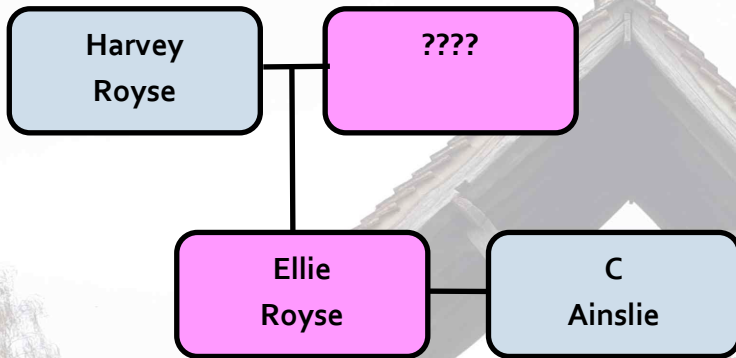

Mary Ellie Ainslie (nee Royse)

C1872 - 7 March 1941

Mary Ellie Royse was born around 1872. She was the daughter of Admiral Harvey Royse R.N.

She married Colonel C Ainslie R.E

She died at Reapeyears Corner, Chelwood Gate on 7th March 1941, aged 69. She was buried at Danehill cemetery on 12 March 1941.